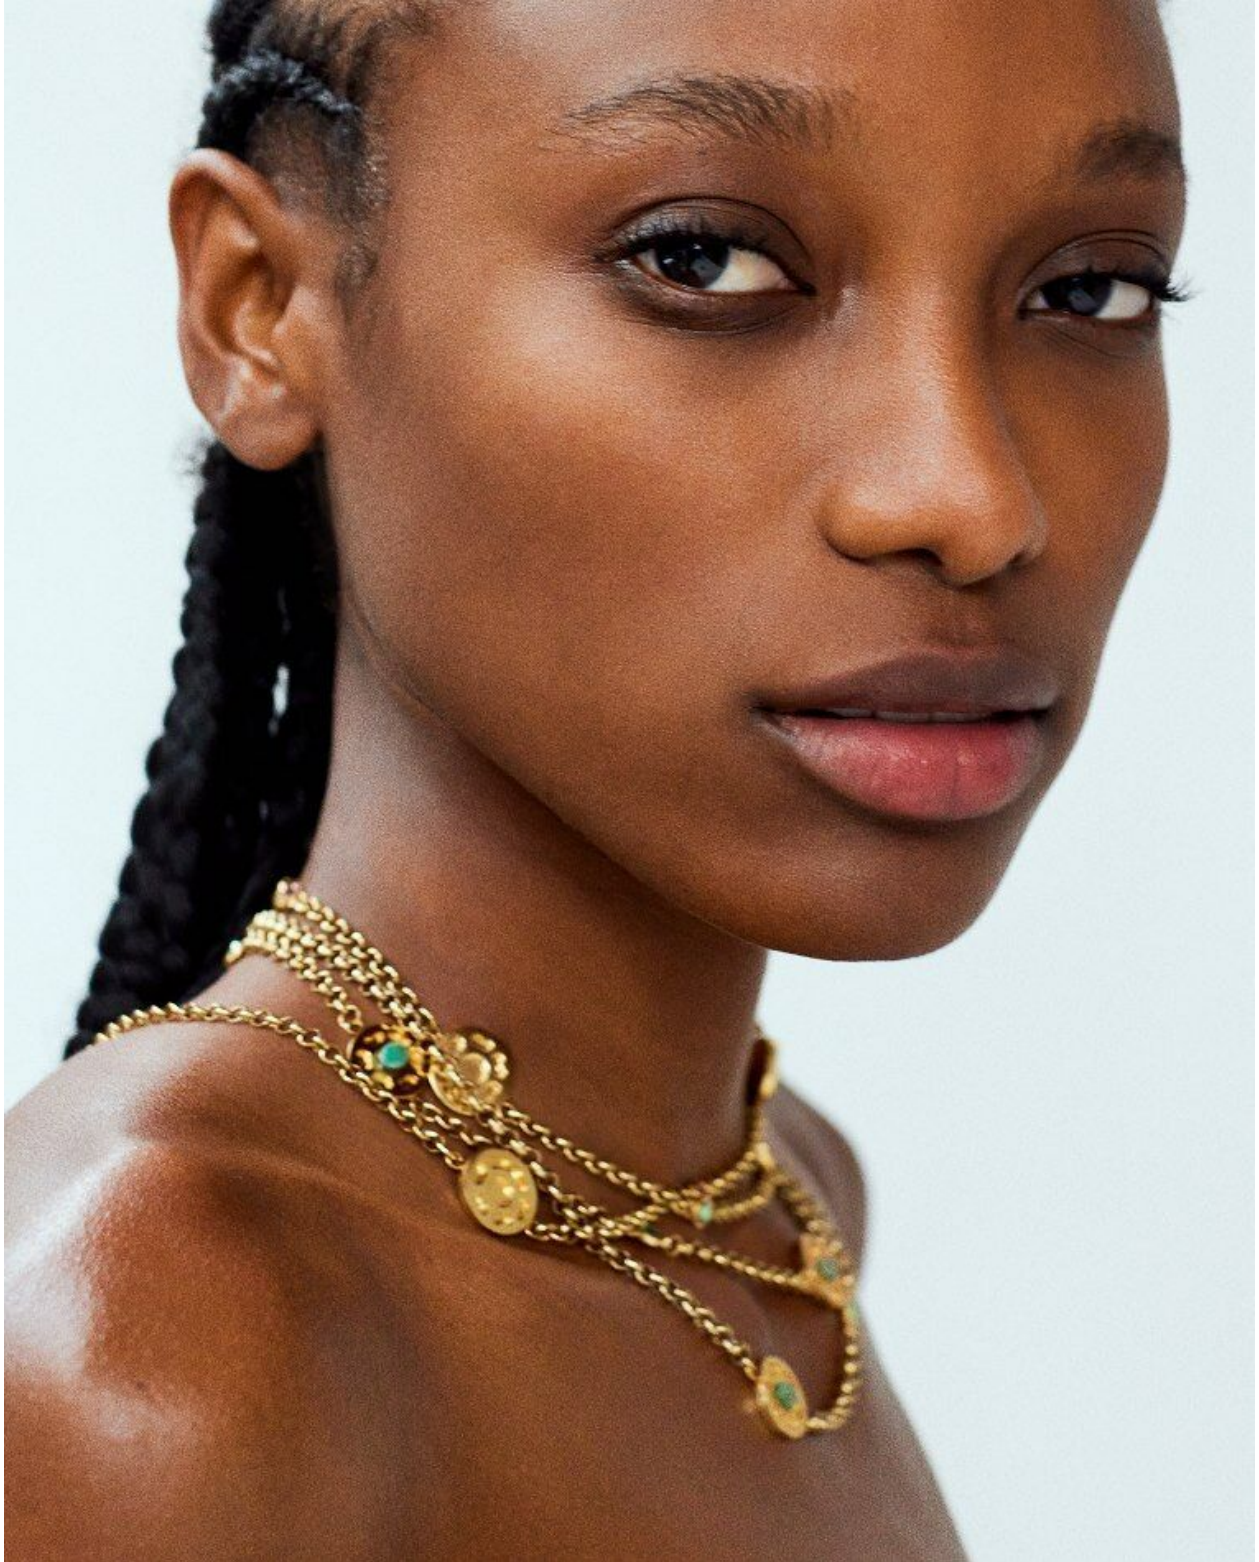

NATHALY QUINONES

height 5'10" · bust 31.5" · waist 24" · hips 35.5" · dress 36 EU/6 US/8 UK
shoes size 40 EU/9 US/6.5 UK · hair brown · eyes brown